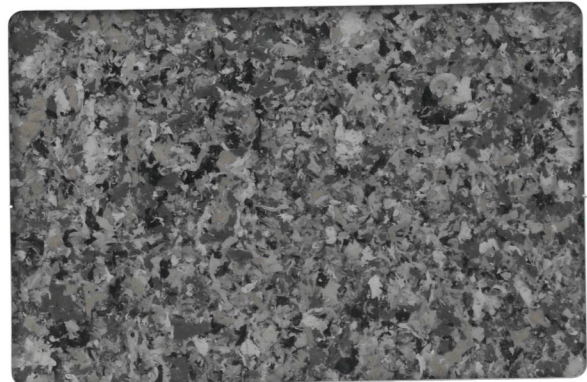

GRANIQUEEN ROLLER (Roller finish)

⊕ GQR-003

※GQR-003 and 032 are applied with GRANIQUEEN ROLLER, and the others are applied with GRANIQUEEN (spray finish).
There are differences between GRANIQUEEN and GRANIQUEEN ROLLER as the materials and application specifications are different.
Check with a sample board for details.