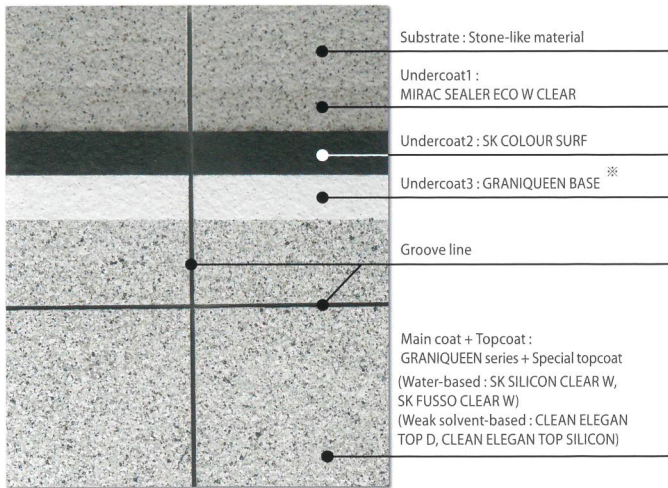

Renovation of stone-like material

Application process

※Apply GRANI QUEEN ROLLER UNDERCOAT before GRANI QUEEN ROLLER main coat