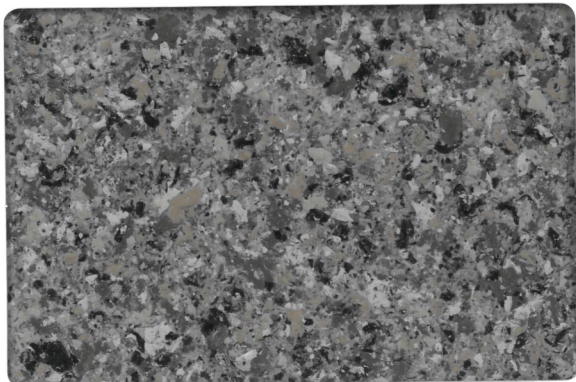

GRANIQUEEN (Spray finish)

⊕ GQ-003