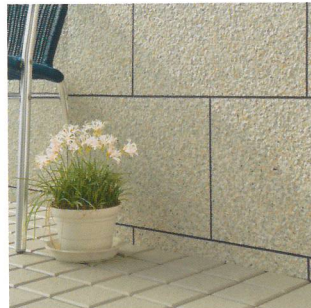

New original water-based natural-stone-like multi design coatings
Creating unique and elegant wall surfaces

■ Features ■

■ Luxurious natural-stone-like finish

Creating wall surfaces even more gorgeous than natural stone, available in various colours.

■ Super dirt resistance / Super durability

The clear topcoat provides excellent durability and dirt resistance.
Gloss and 30% gloss are available.

■ Various patterns of finish and groove

The material can be applied to various shapes of substrates such as round columns and designed surfaces and achieve the beautiful natural-stone-like finish.