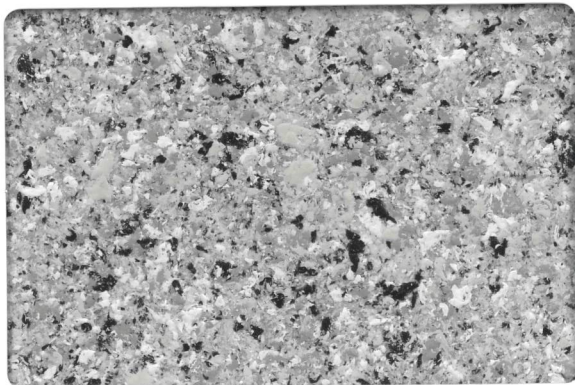

GRANIQUEEN (Spray finish)

⊕ GQ-032