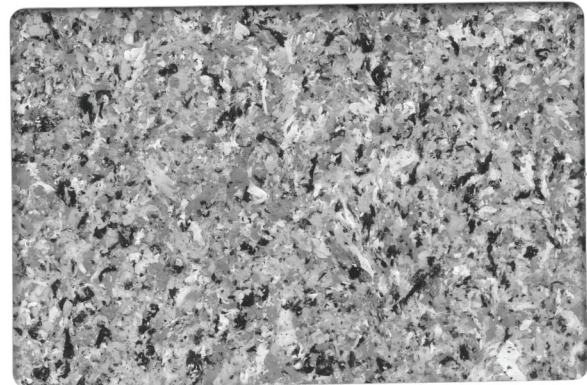

GRANIQUEEN ROLLER (Roller finish)

⊕ GQR-032