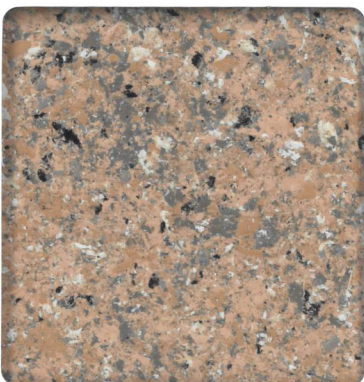

GRANIQUEEN series

Natural-stone-like Colours

◉ GQ-035

◉ GQ-036

◉ GQ-037

◉ GQ-041

◉ GQ-009

◉ GQ-001

◉ GQ-040

◉ GQ-010

◉ GQ-011

◉ GQ-042

◉ GQ-016

◉ GQ-021

- The actual colours may look different as the materials are applied to paper in the catalogue. Use a sample board as reference (if you have).
- GQ-051 is gloss finish. The others are 30% gloss finish.
- Make a mock-up to check a pattern before the application as patterns and colours may look different depending upon the application method.
- The colours may look different depending upon the types or roughness of substrates.