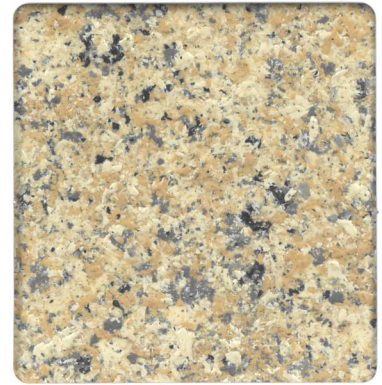

GRANIQUEEN series

Original Colours

◉ GQ-782